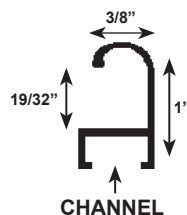

Classic Poster SwingFrames come with a 3/8" Wide Moulding and a Matboard. This classic round profile face is designed to display all kinds of printed materials including; posters, graphics, photography, artwork, and documents. Matboards are used to provide a design element you see in most custom frames. These decorative Matboards also conceal the SwingFrame hinges and hardware. Standard sizes up to 40" x 60".

6 Standard Anodized Frame Finishes

Polished Black
Satin Black
Polished Silver
Satin Silver
Polished Gold
Satin Gold

4 Standard Beveled Matboard Colors

Arctic White
Raven Black
Gold
Silver

Wide-Face Poster SwingFrames do not require Matboards. These 1" wide metal profiles, **designed by Swingframe Mfg.** has a slightly curved profile which gives it a clean contemporary style. It provides designers with an option for those design projects that do not require the added element of a Matboard. The wider profile helps hide the hinges hardware necessary for the SwingFrame. This frame fits comfortably in a wide-range of interior design applications, including corporate, retail, POP, exhibit, museums, government and institutions. Standard sizes can up to 48" x 96" (4 feet x 8 feet).