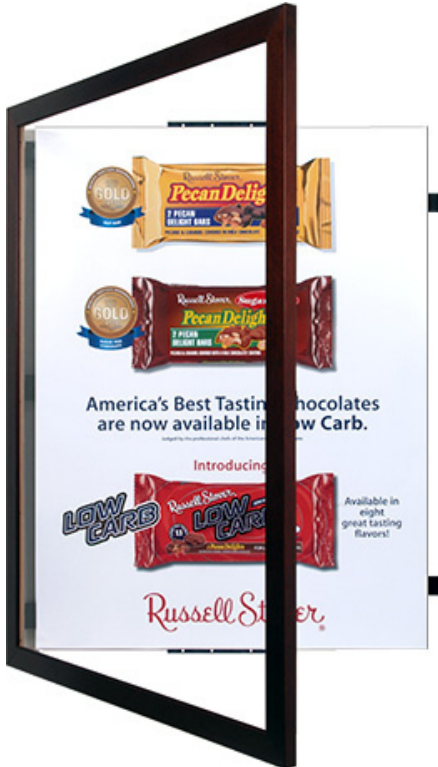

Model	Insert Size	Overall Size	Visible Area
SFW362-1824	18" x 24"	21" x 27"	17 1/2" x 23 1/2"
SFW362-2024	20" x 24"	23" x 27"	19 1/2" x 23 1/2"
SFW362-2030	20" x 30"	23" x 33"	19 1/2" x 29 1/2"
SFW362-2228	22" x 28"	25" x 31"	21 1/2" x 27 1/2"
SFW362-2424	24" x 24"	27" x 27"	23 1/2" x 23 1/2"
SFW362-2430	24" x 30"	27" x 33"	23 1/2" x 29 1/2"
SFW362-2436	24" x 36"	27" x 39"	23 1/2" x 35 1/2"
SFW362-2448	24" x 48"	27" x 51"	23 1/2" x 47 1/2"
SFW362-2460	24" x 60"	27" x 63"	23 1/2" x 59 1/2"
SFW362-2472	24" x 72"	27" x 75"	23 1/2" x 71 1/2"
SFW362-2484	24" x 84"	27" x 87"	23 1/2" x 83 1/2"
SFW362-2496	24" x 96"	27" x 99"	23 1/2" x 95 1/2"
SFW362-2740	27" x 40"	30" x 43"	26 1/2" x 39 1/2"
SFW362-2741	27" x 41"	30" x 44"	26 1/2" x 40 1/2"
SFW362-3040	30" x 40"	33" x 40"	29 1/2" x 39 1/2"
SFW362-3636	36" x 36"	39" x 39"	35 1/2" x 35 1/2"
SFW362-3648	36" x 48"	39" x 51"	35 1/2" x 47 1/2"
SFW362-3660	36" x 60"	39" x 63"	35 1/2" x 59 1/2"
SFW362-3672	36" x 72"	39" x 75"	35 1/2" x 71 1/2"
SFW362-3684	36" x 84"	39" x 87"	35 1/2" x 83 1/2"
SFW362-3696	36" x 96"	39" x 99"	35 1/2" x 95 1/2"
SFW362-4060	40" x 60"	43" x 63"	39 1/2" x 59 1/2"
SFW362-4848	48" x 48"	51" x 51"	47 1/2" x 47 1/2"
SFW362-4860	48" x 60"	51" x 63"	47 1/2" x 59 1/2"
SFW362-4872	48" x 72"	51" x 75"	47 1/2" x 71 1/2"
SFW362-4884	48" x 84"	51" x 87"	47 1/2" x 83 1/2"
SFW362-4896	48" x 96"	51" x 99"	47 1/2" x 95 1/2"